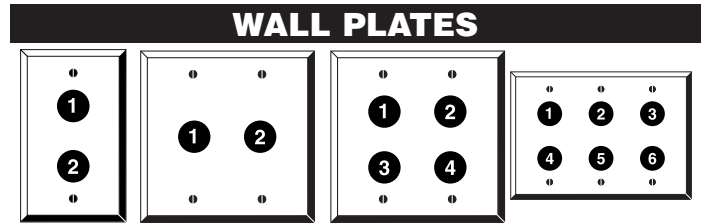

Custom Rack Panels & Wall Plates

Note: Our Custom Metal is Built-To-Order & are Not Returnable for Any Reason.

Please Quote Order: P.O.# _____

Panels available with up to 32 Connectors (2RU).

- 32XU 32 Connectors - 2RU - 16 x 2 Rows (shown)
- 24XU 24 Connectors - 2RU - 12 x 2 Rows
- 16XU 16 Connectors - 2RU - 8x 2 Rows
- 16XU 16 Connectors - 1RU - 1 Row
- 8XU 8 Connectors - 2RU - 1 Row
- 8XU 8 Connectors - 1RU - 1 Row

	Connector Part #	Connector Part #	Connector Part #
Patch 1	_____	13 _____	25 _____
Point # 2	_____	14 _____	26 _____
3	_____	15 _____	27 _____
4	_____	16 _____	28 _____
5	_____	17 _____	29 _____
6	_____	18 _____	30 _____
7	_____	19 _____	31 _____
8	_____	20 _____	32 _____
9	_____	21 _____	
10	_____	22 _____	
11	_____	23 _____	
12	_____	24 _____	